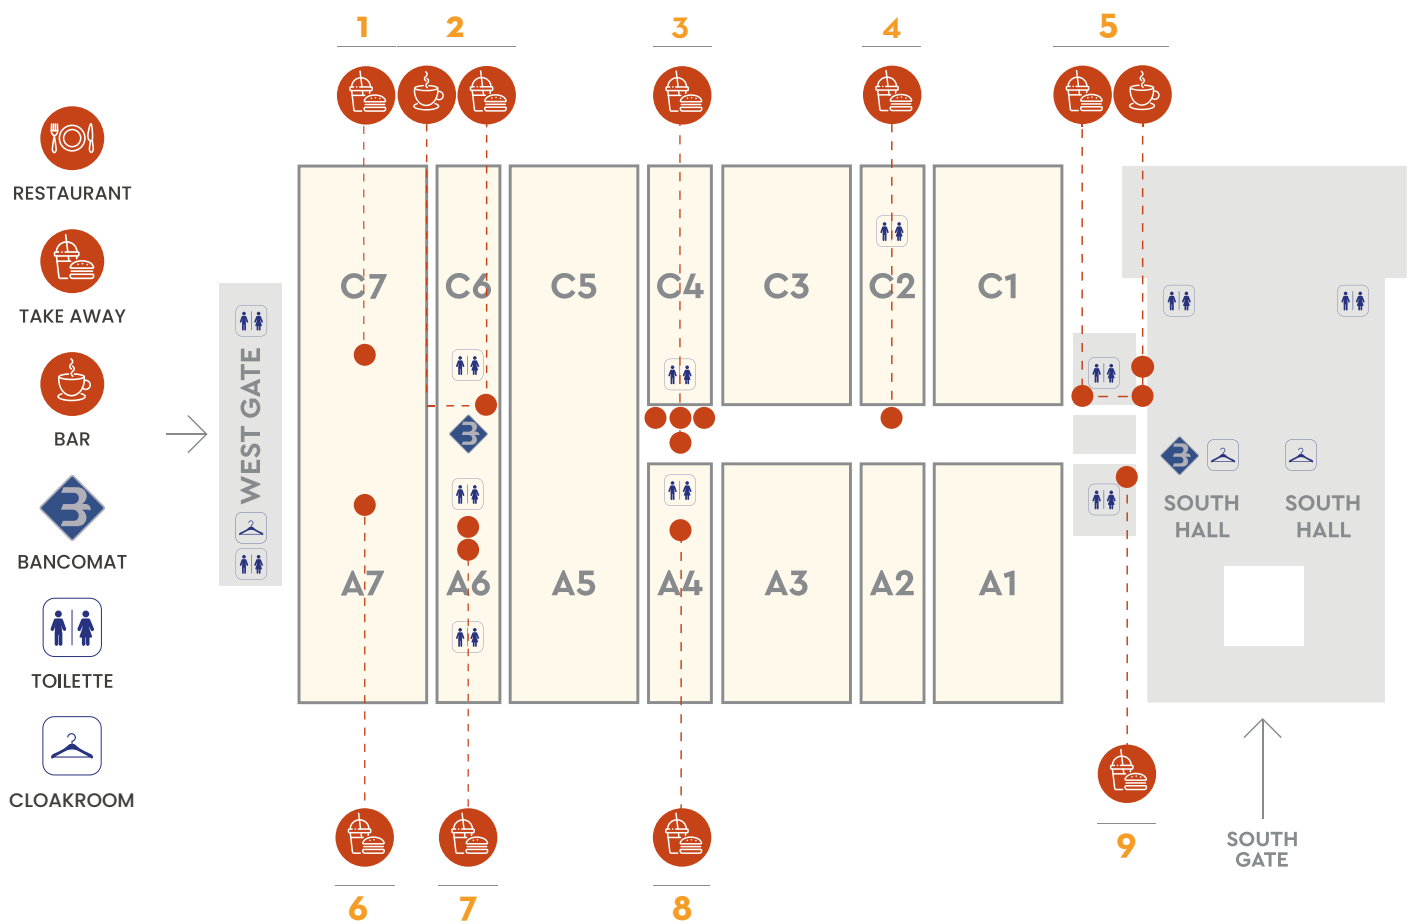

PIANTA SERVIZI

SERVICES FLOOR PLAN

1 il Bar On the go
sandwich and drinks

2 Food Court
bar, food and drinks

3 la Piadineria
piadina (italian flatbread)

la Pizzeria
pizza

NUNU'S
tyrolean cuisine

Vitamina C
hamburger

4 Blueat - La pescheria sostenibile
fish and more

5 il Bar CO
bar, food and drinks

la Paella
paella

la Gelateria
ice cream

6 l'eBike Street
hot dog sandwich

7 MAD for BBQ
sandwich and burger

il Chiosco
Tosco romagnolo sandwich

8 la Pasta Felicetti
italian pasta

9 la Piada e il Mare in fiera
piadina and seafood dishes